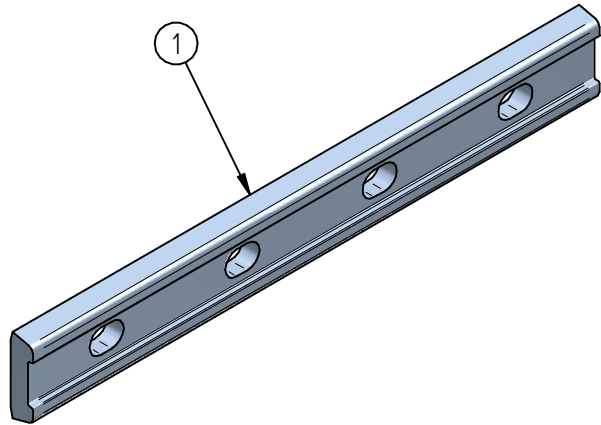

Standard fastening material

Fishplate FL30 (S30)

1	Fish plate S30	S235JR	FL30	-	m = 9,5 [kg]
Item	Description	Material	Type / Dimensions	Norm	Comments

BemoRail

Debbemeerweg 59
1749 DK Warmenhuizen
The Netherlands