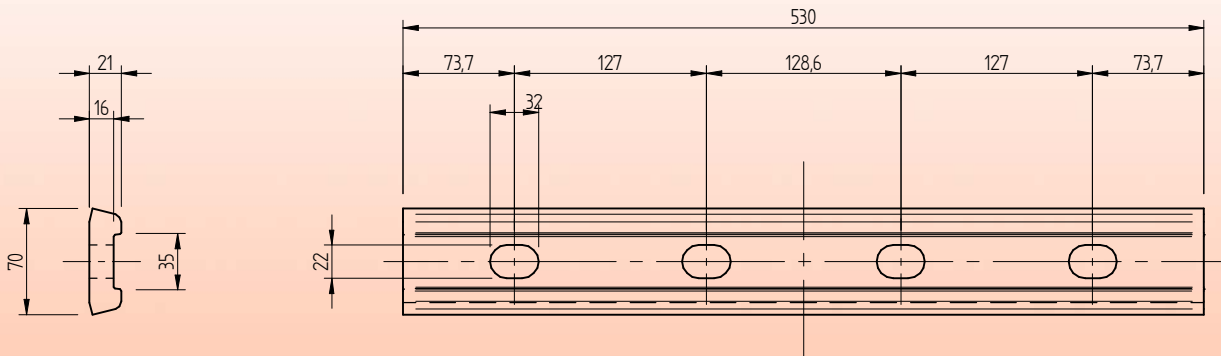

Standard fastening material

Fishplate FL30 (S30)

1	Fish plate S30	S235JR	FL30	-	m = 9,5 [kg]
Item	Description	Material	Type / Dimensions	Norm	Comments

BemoRail

Debbemeerweg 59
1749 DK Warmenhuizen
The Netherlands