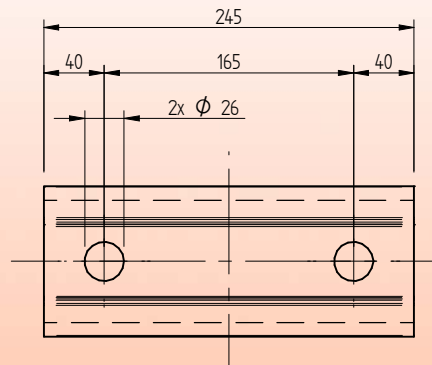

Standard fastening material

Fishplate FL14c (S49/S54)

1	Fish plate S49 / S 54	S235JR	FL14c	-	m = 9,8 [kg]
Item	Description	Material	Type / Dimensions	Norm	Comments

BemoRail

Debbemeerweg 59
1749 DK Warmenhuizen
The Netherlands