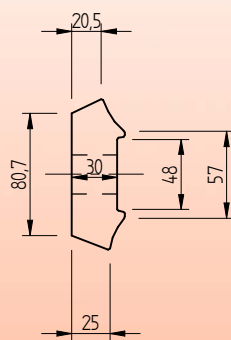

Standard fastening material

Fishplate FL14c (S49/S54)

1	Fish plate S49 / S 54	S235JR	FL14c	-	m = 9,8 [kg]
Item	Description	Material	Type / Dimensions	Norm	Comments

BemoRail

Debbemeerweg 59
1749 DK Warmenhuizen
The Netherlands