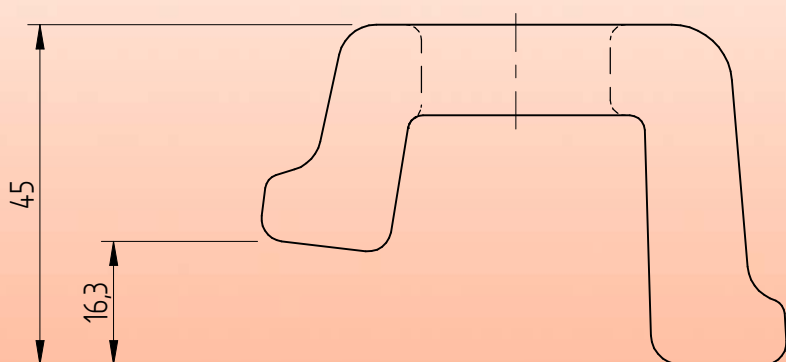

# Track clip Kpo6

\* Standard preservation is hot dip galvanized  
Other preservation options in agreement

1	Track clip Kpo6	S235JR*	Kpo6		m = 0,628 [kg]
Item	Description	Material	Type / Dimensions	Norm	Comments