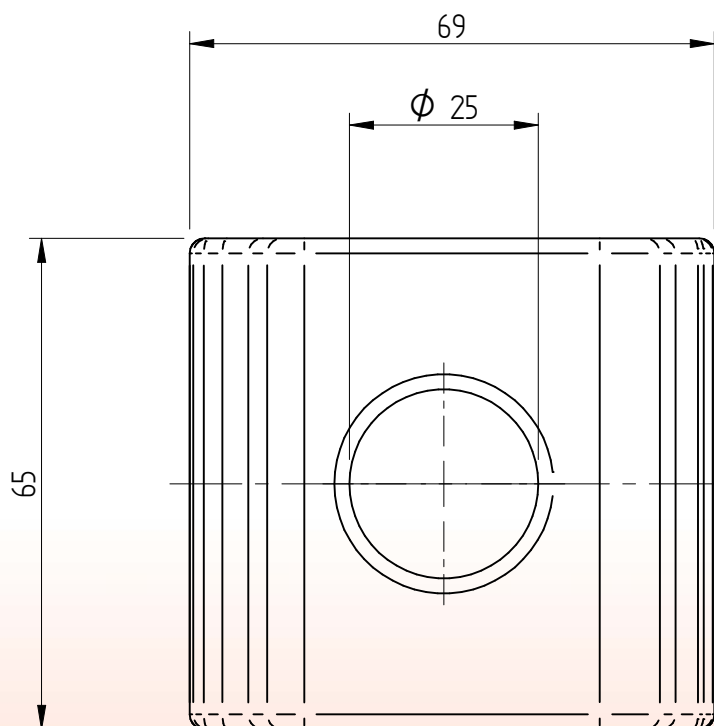

# Track clip Kpo6

\* Standard preservation is hot dip galvanized  
Other preservation options in agreement

1	Track clip Kpo6	S235JR*	Kpo6		m = 0,628 [kg]
Item	Description	Material	Type / Dimensions	Norm	Comments